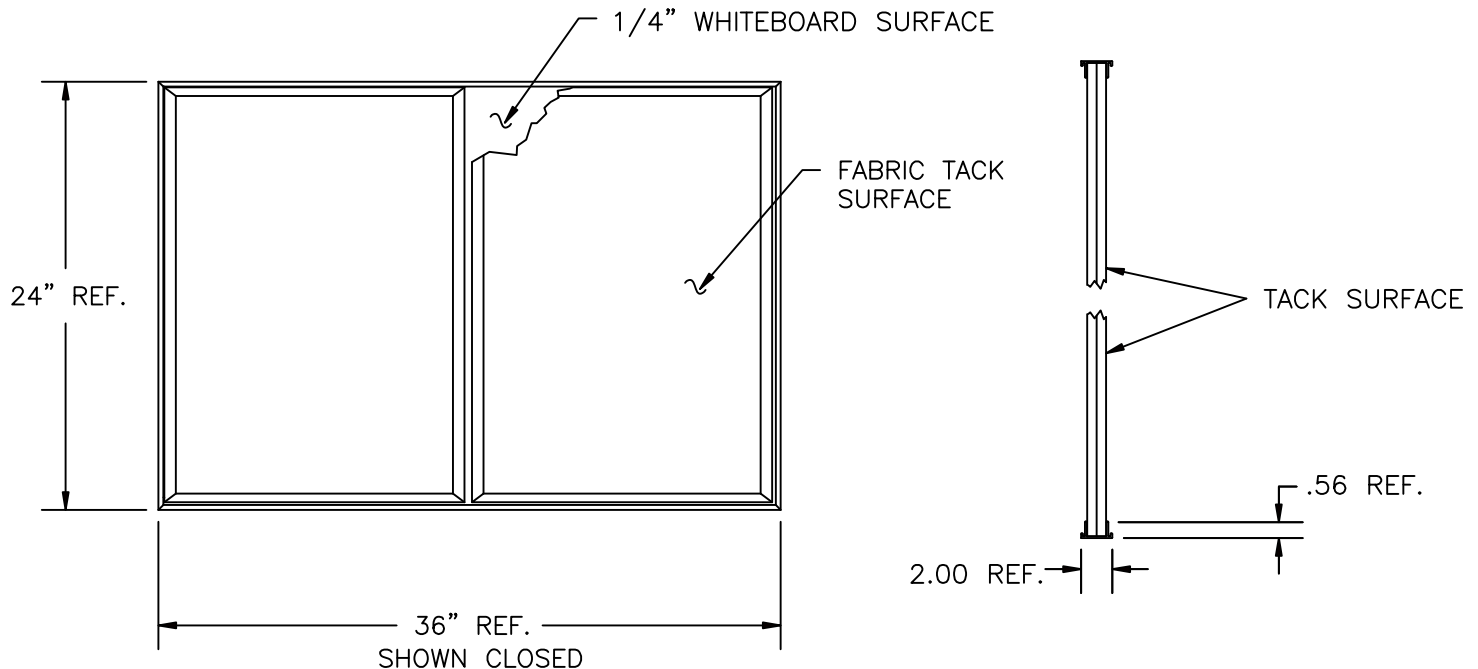

413 Cabinet

VisuALL PC WHITEBOARD/FABRIC TACKBOARD

Specifications

The VisuAll PC combines an erasable 1/8" whiteboard surface with a useful 3/8" fabric tackboard.

The gray pvc framing is permanently attached to the writing/tack surfaces.

The outer fabric tackboard hinges open from the center to reveal the whiteboard or closes for privacy.

Compact enough for small spaces but surprisingly generous in size. Opening to 72" of whiteboard surface, the unit closes to 36" of fabric tackboard. Available in gray, blue or beige fabric.