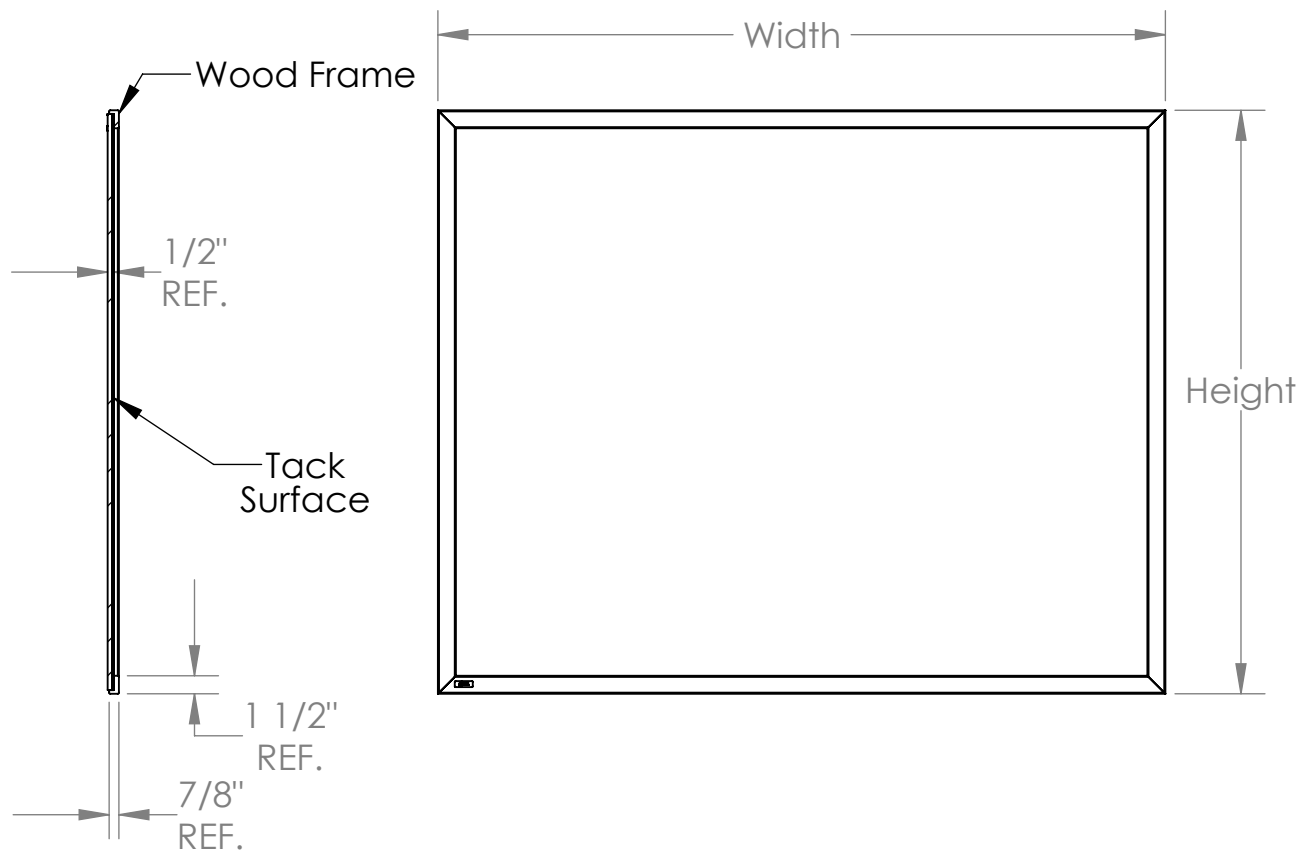

066 Series

Wood Framed Premium Bulletin Boards

ghent[®]

Materials:

- Framing: Clear coated natural oak.
- Tack surface: $1/8''$ fine grain natural cork laminated to $3/8''$ thick fiberboard.

Features:

- Board hangers are included.
- Wood frame is permanently attached to the tack surface.
- Available in the following sizes:
3'H x 5'W, 4'H x 4'W, 4'H x 5'W, 4'H x 6'W, 4'H x 8'W.
- Board is guaranteed for 10 years.

Notes:

- For indoor use only.