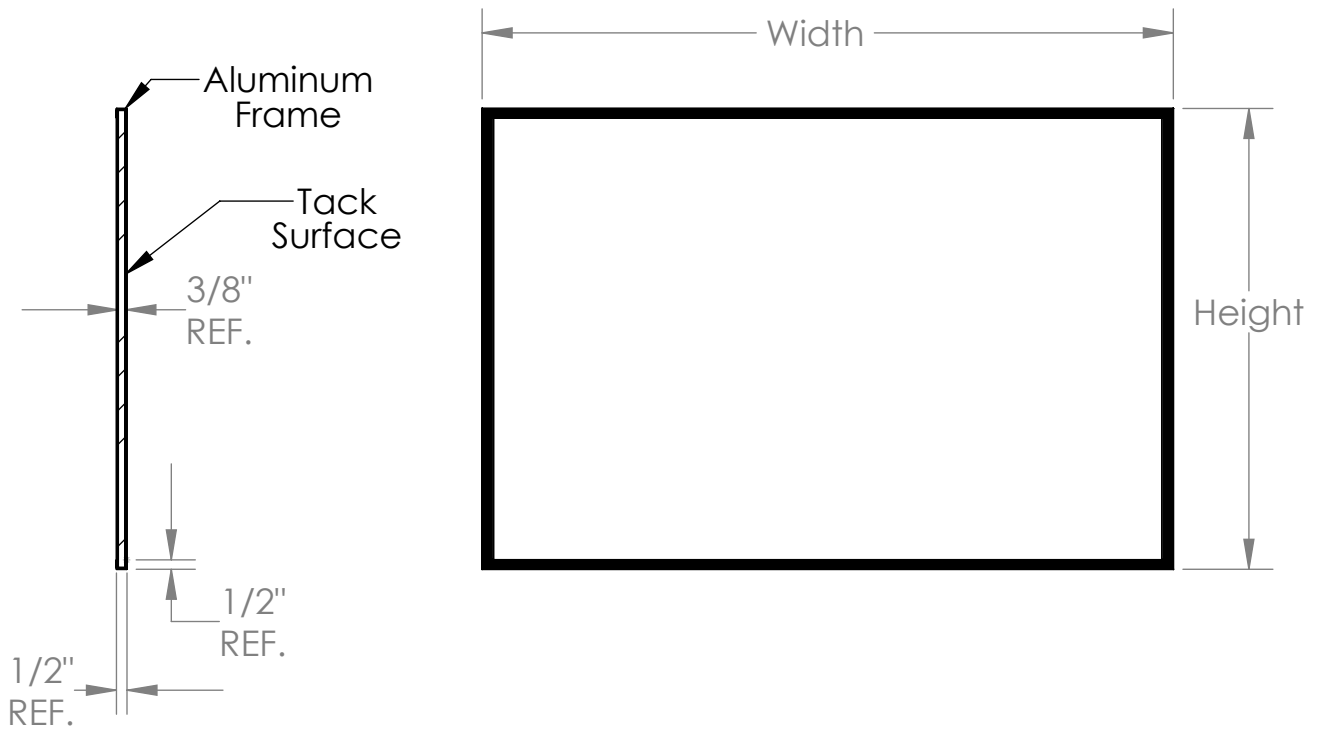

### Materials:

- Framing: Satin anodized 6063-T5 aluminum extrusion.
- Tack surface: 1/32" fine grain natural cork laminated to 3/8" thick fiberboard, with a mylar film backing.

### Features:

- Board hangers are included.
- Aluminum frame is permanently attached to the tack surface.
- Available in the following sizes:  
12"H x 46.5"W, 18"H x 24"W, 24"H x 36"W, 36"H x 46.5"W.
- Board is guaranteed for 10 years.