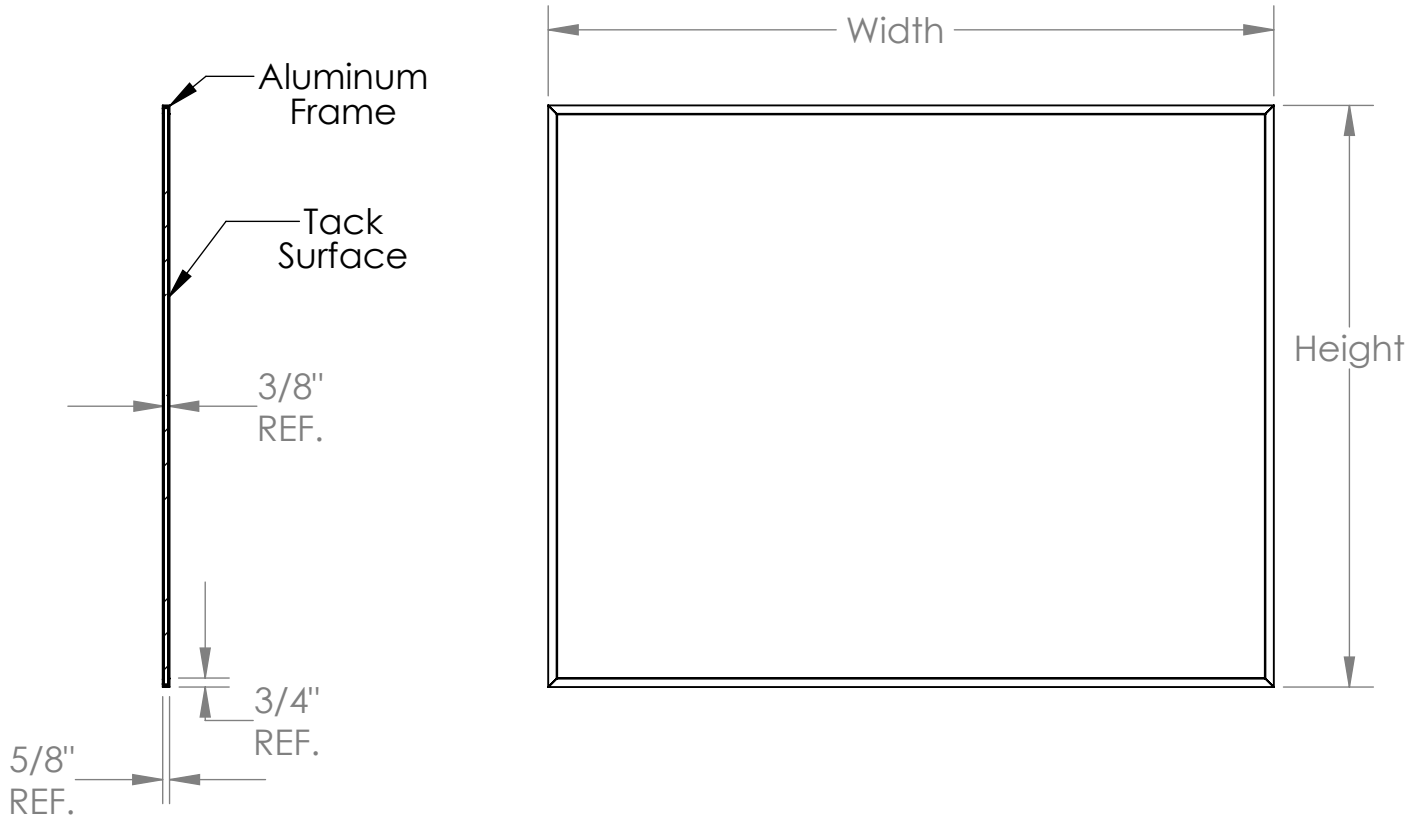

### Materials:

- Framing: Satin anodized 6063-T5 aluminum extrusion.
- Tack surface: 1/32" fine grain natural cork laminated to 3/8" thick fiberboard, with a mylar film backing.

### Features:

- Board hangers are included.
- Aluminum frame is permanently attached to the tack surface.
- Available in the following sizes:  
3'H x 5'W, 4'H x 4'W, 4'H x 5'W, 4'H x 6'W, 4'H x 8'W, 4'H x 10'W, 4'H x 12'W.
- Board is guaranteed for 10 years.