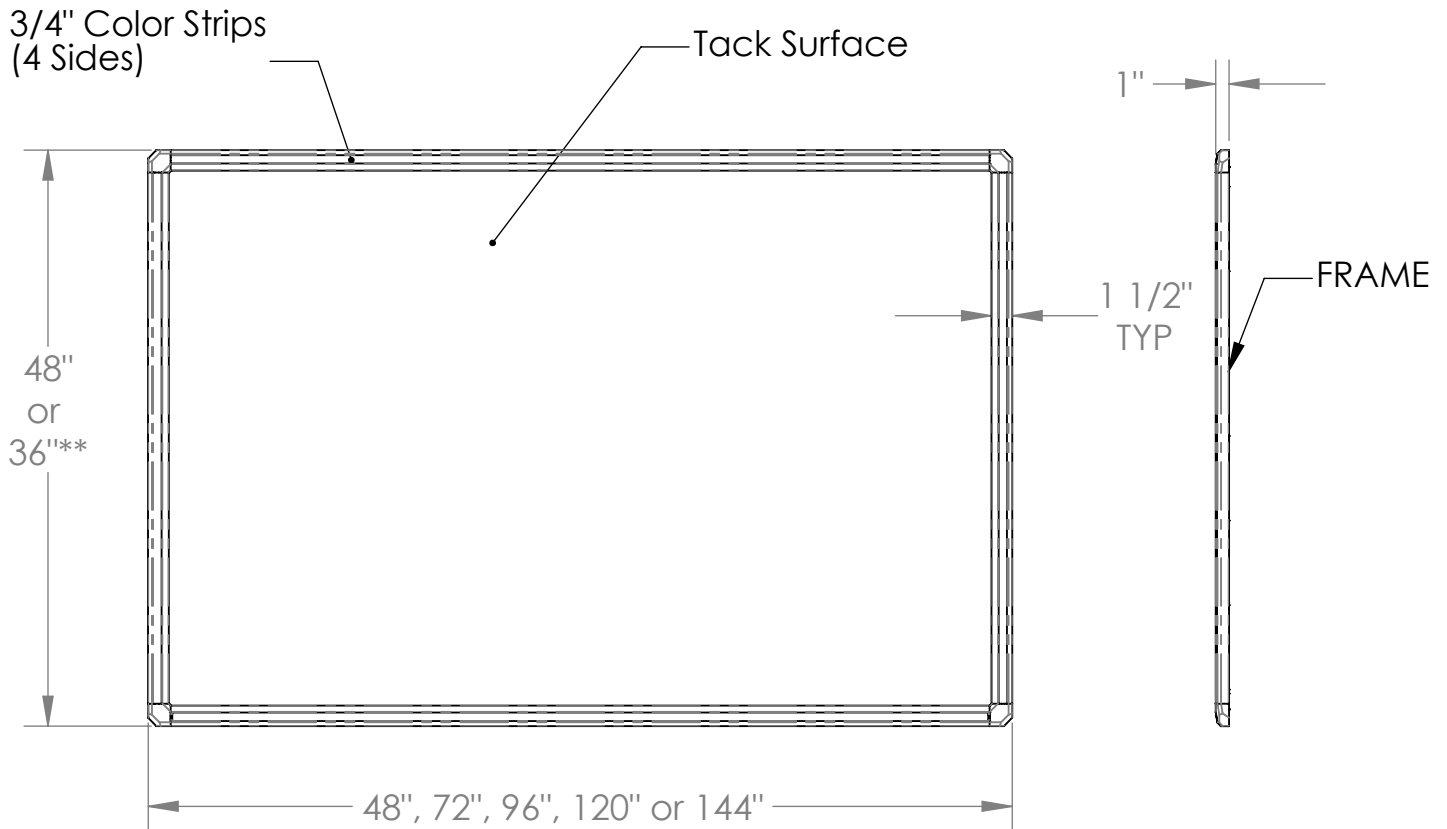

### Materials:

- The framing is satin anodized aluminum extrusion.
- The tack surface is light gray vinyl coated fabric wallcovering laminated to 3/8" thick insulation board.
- Frame corners are medium gray ABS plastic.
- Color trim strips are thermoplastic PVC.

### Features:

- Available in five board lengths.
- Mounting fasteners are concealed after installation.
- Color trim strips are available in nine solid colors (Burgundy, Black, Gray, Hunter Green, Navy, Purple, Red, or Royal Blue) and three wood grains (Cherry, Light Maple, or Mahogany).

### Notes:

\*\* 48" width board only.

Mounting hardware not included.

The color trim strips are to be installed by the customer after mounting the board.

Burgundy=(BG)

Black=(BK)

Gray=(GY)

Hunter Green=(HG)