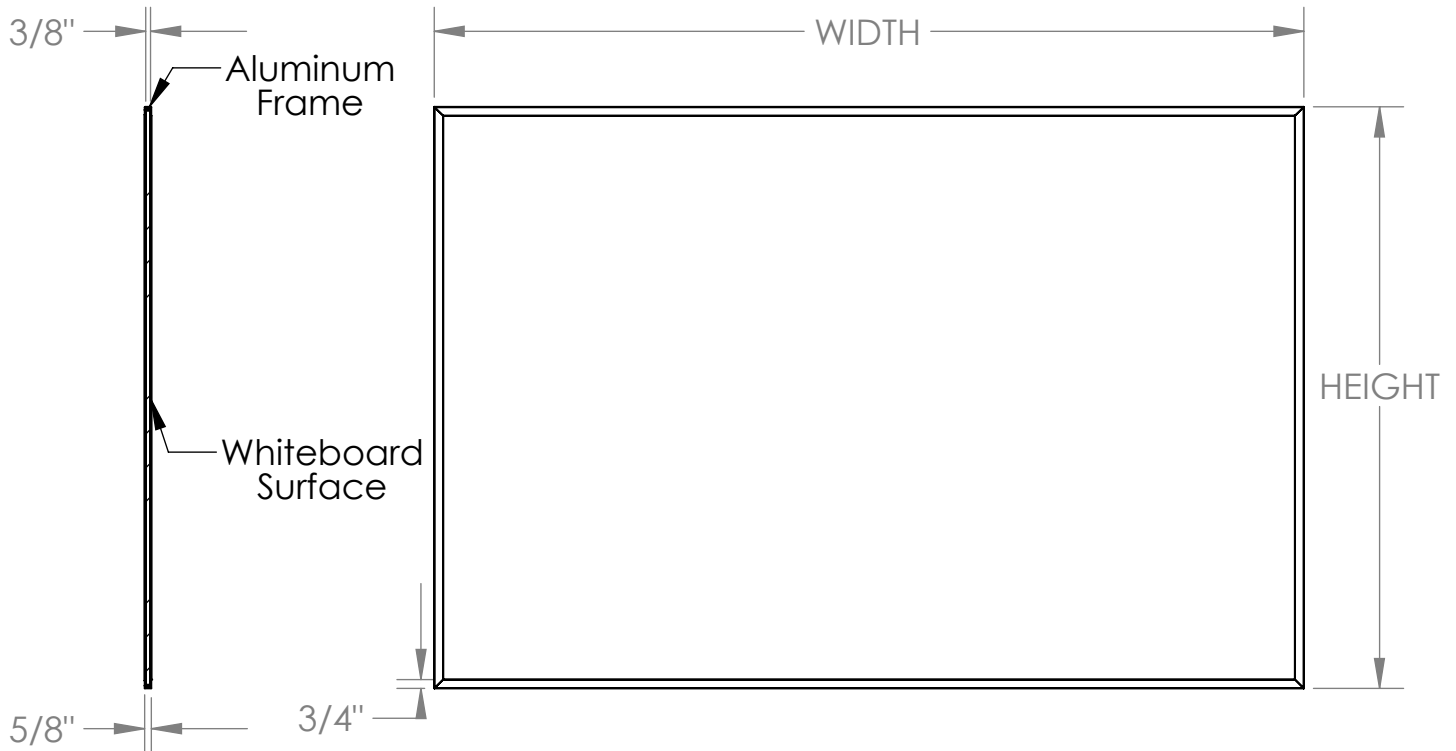

# Image Trim Cork Bulletin Board

### Materials:

- Framing: Graphite fleck epoxy powder coated 6063-T5 aluminum extrusion
- Tack Surface: 1/32" fine-grain natural cork laminated to 3/8" thick fiberboard

### Features:

- Board hangers are included
- Aluminum frame is permanently attached to the board surface
- Available in 4 sizes:  
4'H x 6'W, 4'H x 8'W, 4'H x 10'W, 4'H x 12'W
- Board is guaranteed for 10 years