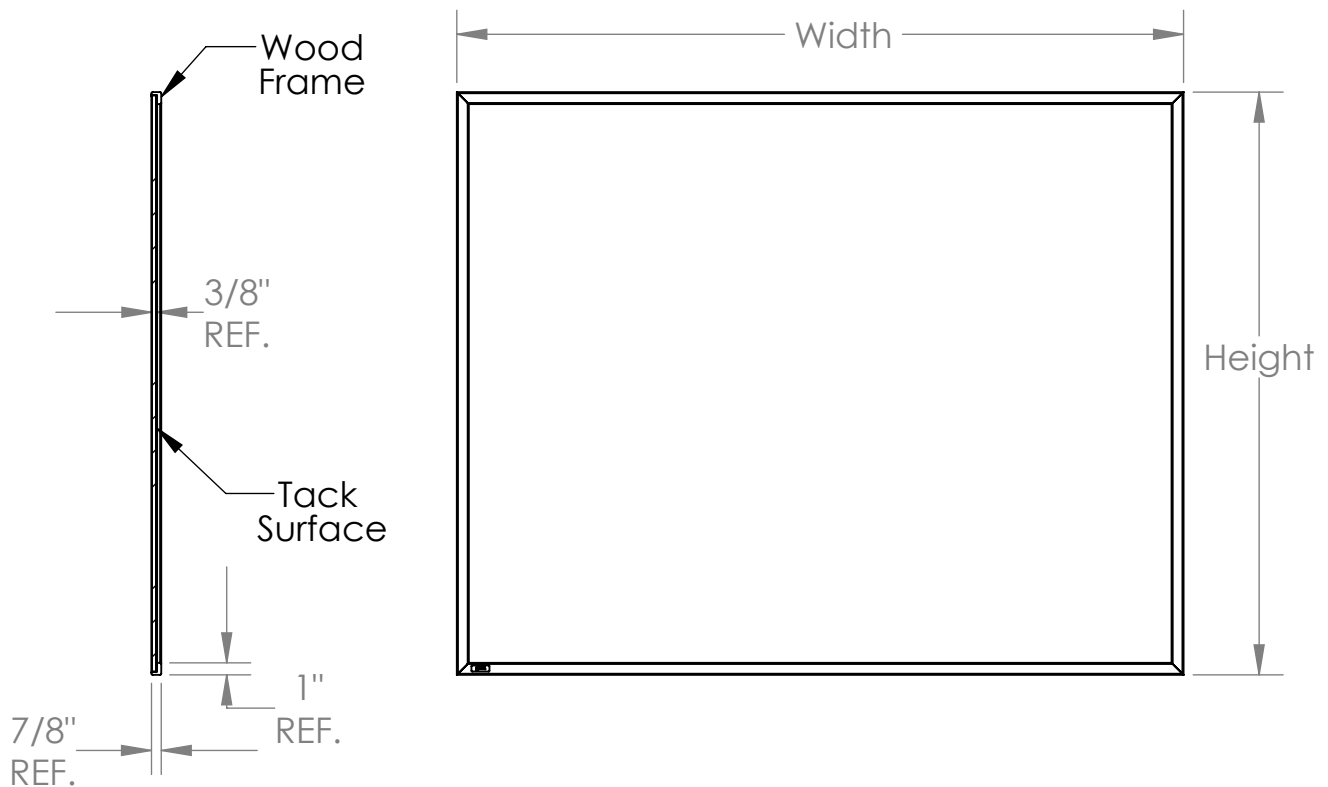

WK Series

Wood Framed Cork Bulletin Boards

Materials:

- Framing: Clear coated natural oak.
- Tack surface: 1/32" fine grain natural cork laminated to 3/8" thick fiberboard.

Features:

- Board hangers are included.
- Wood frame is permanently attached to the tack surface.
- Available in the following sizes:
3'H x 5'W, 4'H x 4'W, 4'H x 5'W, 4'H x 6'W, 4'H x 8'W, 4'H x 10'W, 4'H x 12'W.
- Board is guaranteed for 10 years.

Notes:

- For indoor use only.