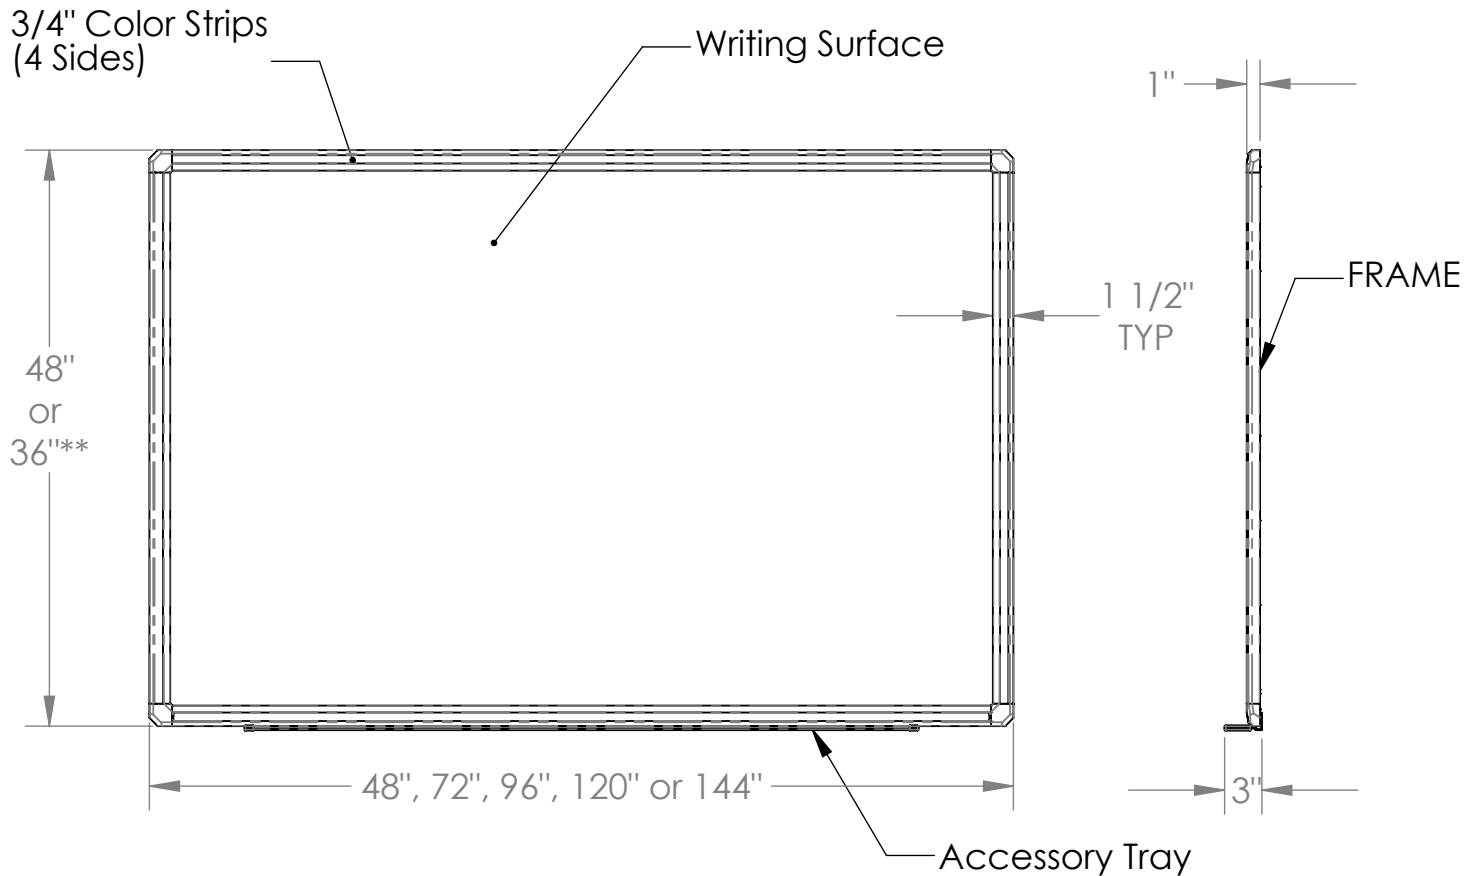

DFM Series

DECO *Aurora* Color Accented Whiteboards

Materials:

- The framing and accessory tray are satin anodized aluminum extrusion.
- Writing surface is white porcelain coated 28 gage steel sheet laminated to 1/2" thick particle board with a mylar film backing.
- Frame corners are medium gray ABS plastic.
- Marker rail end caps are medium gray thermoplastic.
- Color trim strips are thermoplastic PVC.

Features:

- Available in five board lengths.
- Mounting fasteners are concealed after installation.
- Color trim strips are available in nine solid colors (Burgundy, Black, Gray, Hunter Green, Navy, Purple, Red, or Royal Blue) and three wood grains (Cherry, Light Maple, or Mahogany).
- (1) eraser and (4) color erasable markers are included with each marker board.

Notes:

*** 48" width board only.*

Mounting hardware not included.

The colors trim strips are to be installed by the customer after mounting the board.

Burgundy=(BG)

Black=(BK)

Gray=(GY)

Hunter Green=(HG)