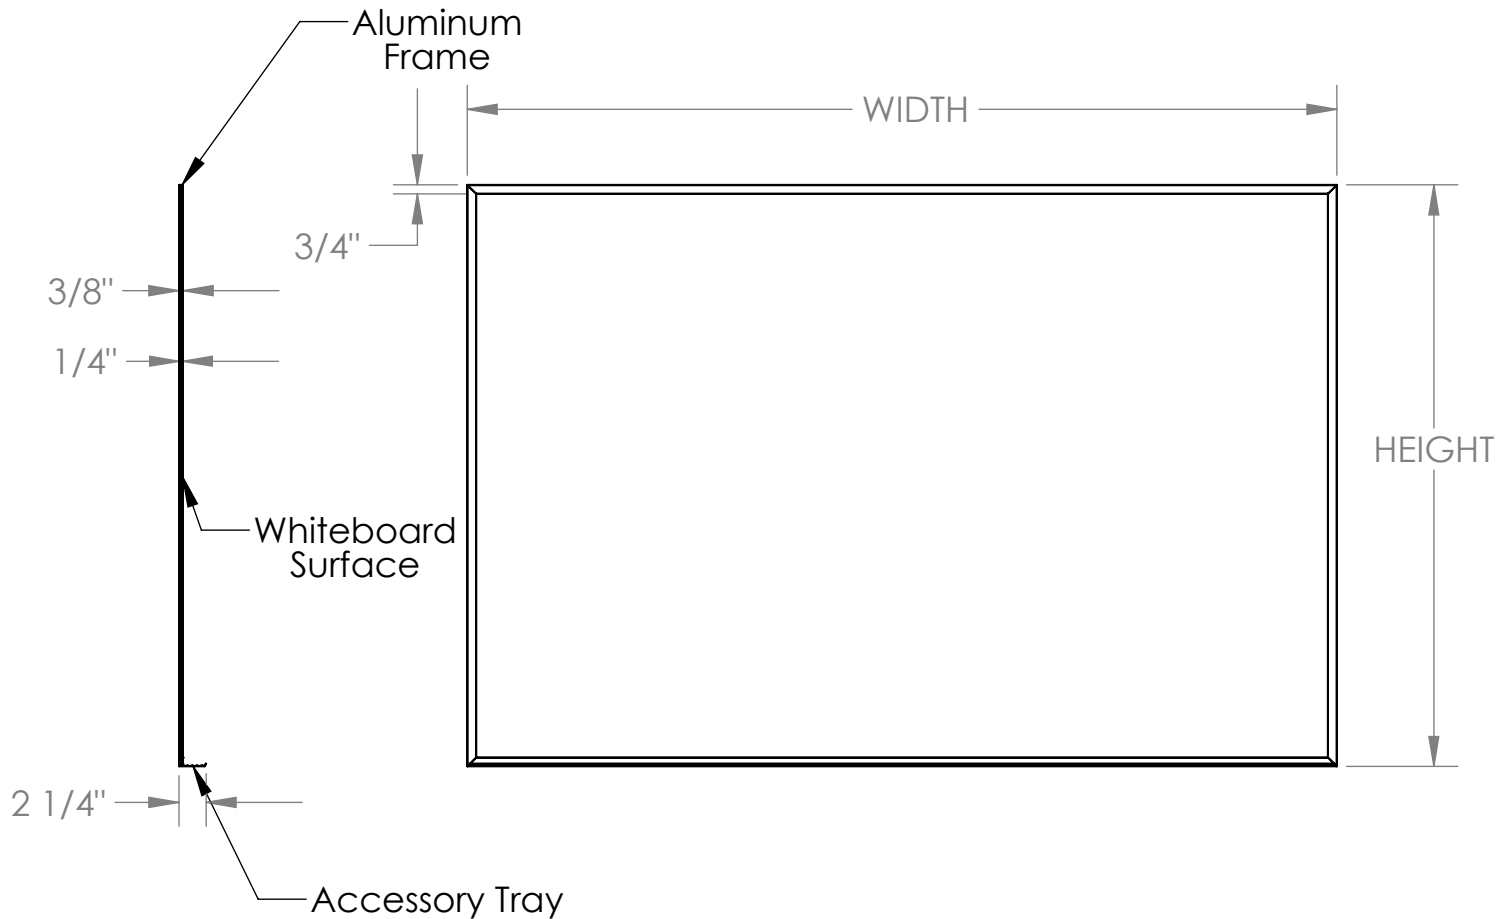

# Image Trim Porcelain Magnetic Whiteboard

## Product Specifications

### Materials:

- Framing: Graphite fleck epoxy powder coated 6063-T5 aluminum extrusion
- Board Surface: 28 gauge porcelain-on-steel laminated to a 1/4" hardboard with a mylar backing

### Features:

- Board hangers are included
- Aluminum frame is permanently attached to the board surface
- Available in 4 sizes:  
4'H x 6'W, 4'H x 8'W, 4'H x 10'W, 4'H x 12'W
- Board is guaranteed for 10 years