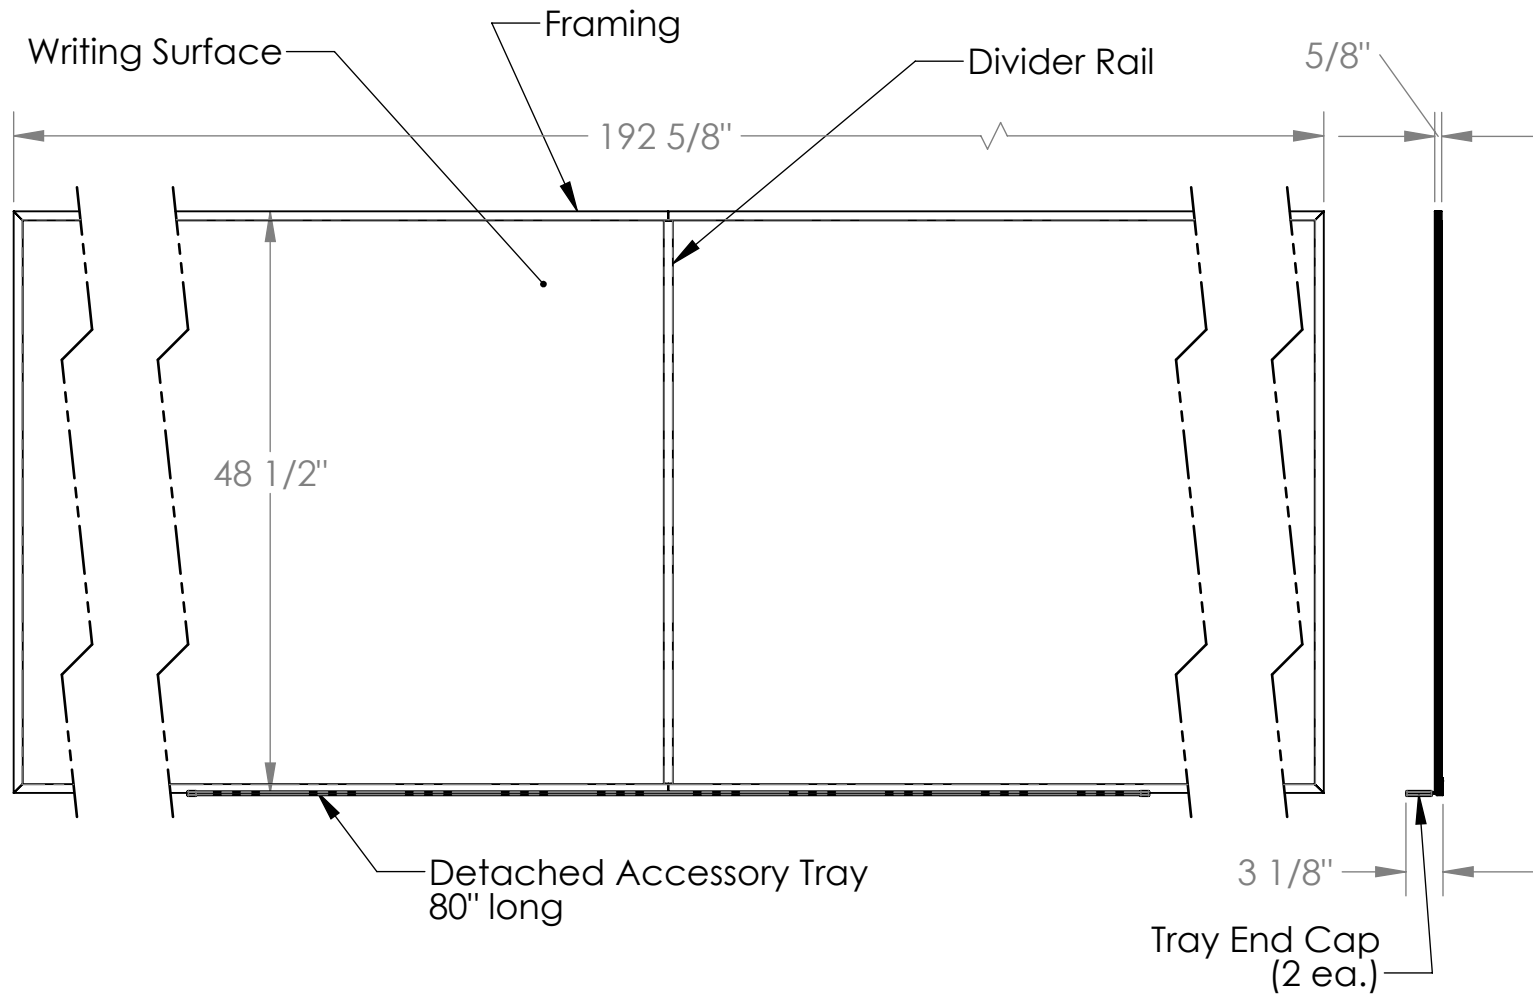

M1-416

16' (2 Pc.) Aluminum Framed Porcelain Marker Board

ghent[®]

Materials:

- Framing and Detached Accessory Tray: Satin anodized aluminum extrusion
- Divider Rail: White power coated aluminum extrusion
- Writing Surface: White porcelain coated 28 gage - steel laminated to 3/8" thick fiberboard, with a mylar film backing.
- Detached Accessory Tray End Caps: Gray thermoplastic.

Features:

- Board hangers are included.
- An eraser and four assorted color markers are included.
- Board is guaranteed 50 years.

Notes:

- Wall mounting fasteners are not included.
- For indoor use only.